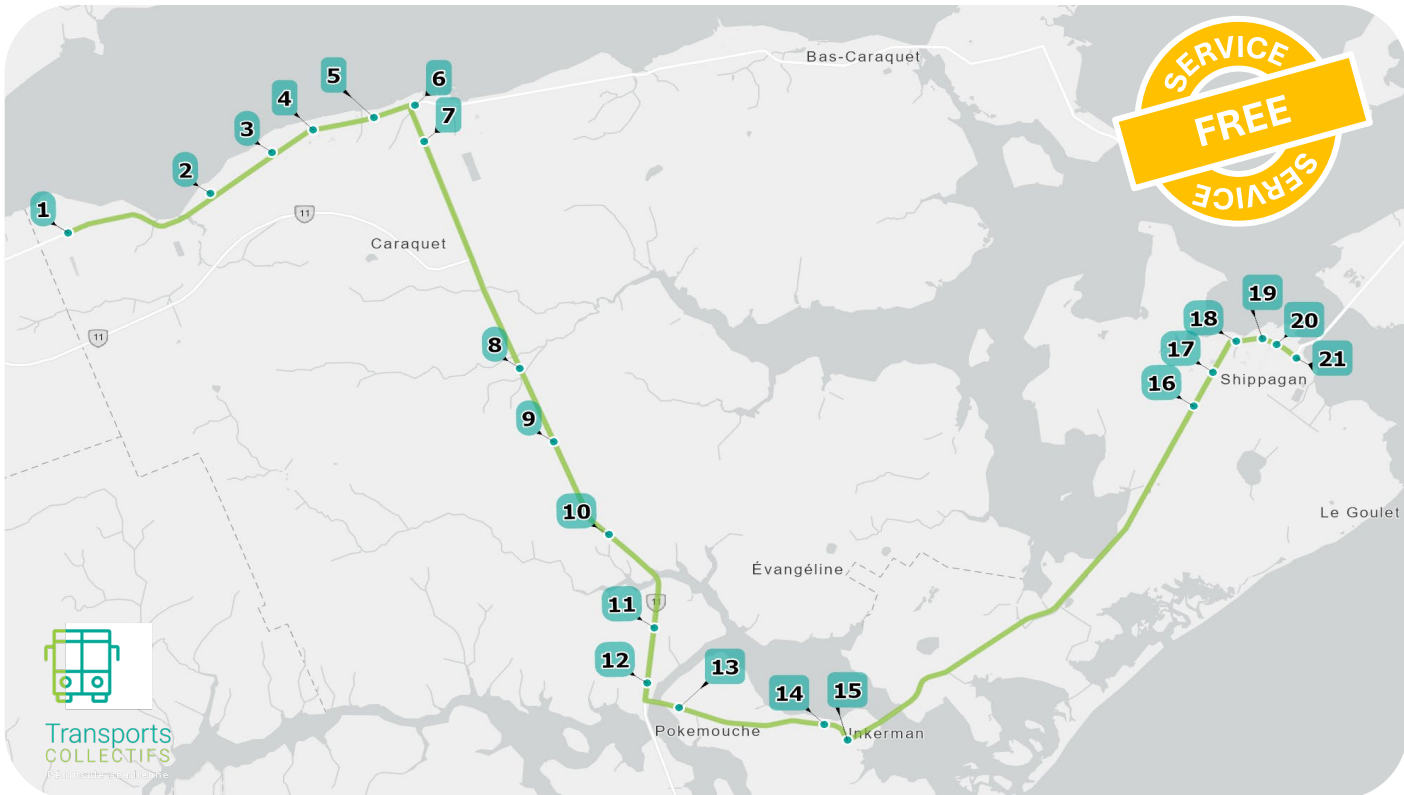

## CARAQUET → SHIPPAGAN COMMUTE

Stop	6:32	8:57	11:55	14:06	16:32
<b>Caraquet</b>					
1 Vélouroute Stop - Le moulin	6:32	8:57	11:55	14:06	16:32
2 Place St-Pierre Shopping Center (445, Saint-Pierre W. Blvd.)	6:37	9:02	12:00	14:11	16:37
3 Uni Headquarters (295, Saint-Pierre W. Blvd. Door 1)	6:40	9:05	12:03	14:14	16:40
4 Cinéma du Centre (220, Saint-Pierre W. Blvd.)	6:43	9:08	12:06	14:17	16:43
5 Uni/Branch (82, Saint-Pierre W. Blvd.)	6:44	9:09	12:07	14:18	16:44
6 Caraquet IGA extra (10, Saint-Pierre. E. Blvd.)	6:48	9:13	12:11	14:22	16:48
7 Vélouroute Stop - Portage Street	6:50	9:15	12:13	14:24	16:50
<b>Village Blanchard</b>					
8 Corner of Foley Road and Route 11	6:54	9:19	12:17	14:28	16:54
9 Corner of Blanchard Road and Route 11	6:55	9:20	12:18	14:29	16:55
10 Village Blanchard Market (11818, Route 11)	6:57	9:22	12:20	14:31	16:57
<b>Pokemouche</b>					
11 Post Office (11570, Route 11)	6:59	9:24	12:22	14:33	16:59
12 Uni ATM (11449, Route 11)	7:04	9:30	12:28	14:39	17:05
13 CKRO Radio Station (142, Route 113)	7:07	9:33	12:31	14:42	17:08
<b>Inkerman</b>					
14 Corner of Octave Street and Route 113	7:09	9:35	12:33	14:44	17:10
15 Shell Gas Station (884, Route 113)	7:10	9:36	12:34	14:45	17:11
<b>Shippagan</b>					
16 P. Mallet Gas Station (300, 1st Street)	7:19	9:45	12:43	14:54	17:20
17 Corner of 1st Street and École Street	7:21	9:47	12:45	14:56	17:22
18 Corner of 2 Street and J.D. Gauthier Blvd.	7:22	9:48	12:46	14:57	17:23
19 Corner of Université Street and J.D. Gauthier Blvd.	7:24	9:50	12:48	14:59	17:25
20 Corner of 12 Street and J.D. Gauthier Blvd.	7:26	9:52	12:50	15:01	17:27
21 Corner of 17 Street and J.D. Gauthier Blvd.	7:27	9:53	12:51	15:02	17:28